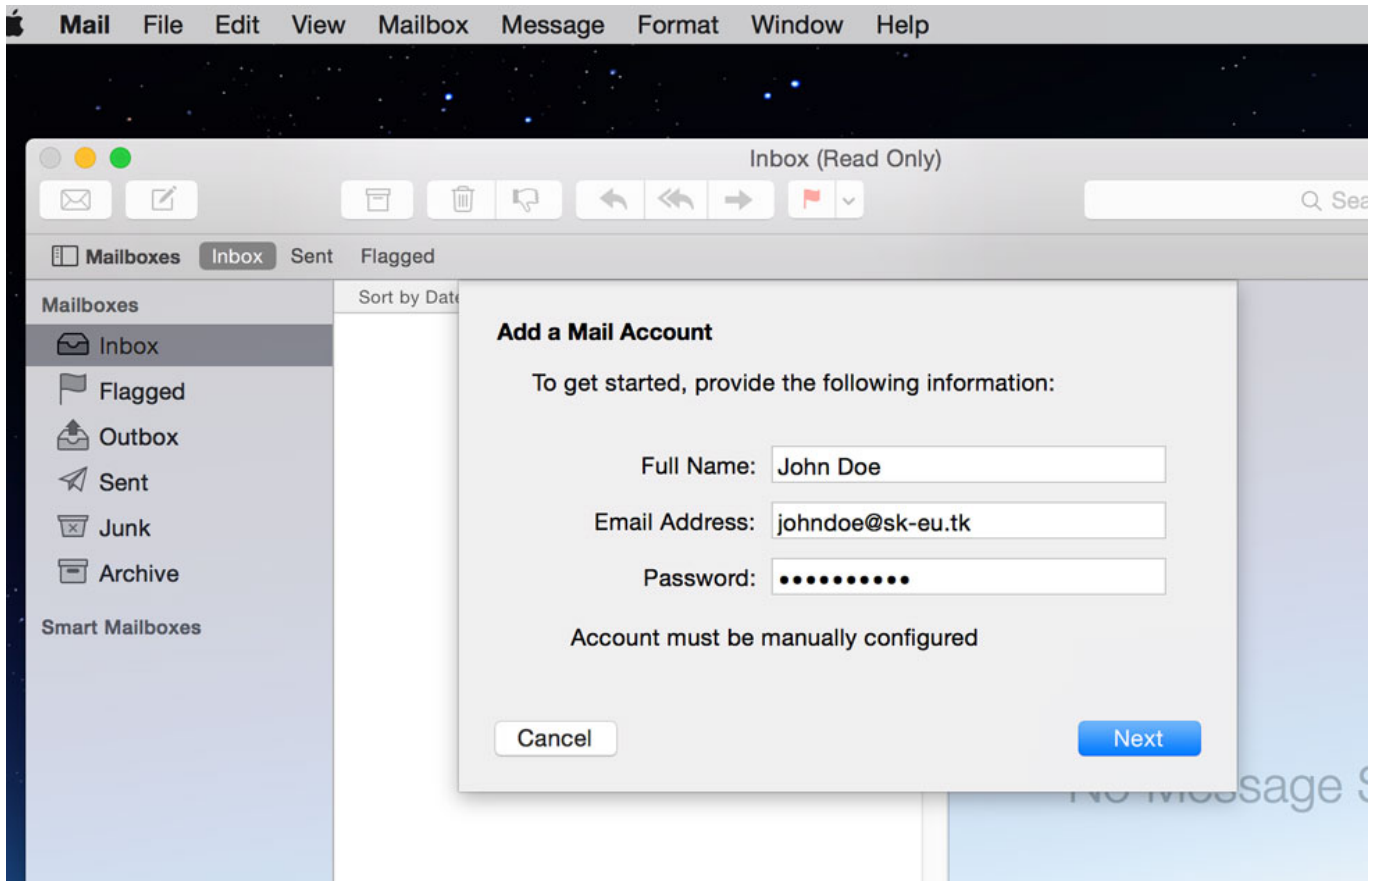

Download from  
**Dreamstime.com**

This watermarked comp image is for previewing purposes only.

ID 2468711

© Milan Surkala | Dreamstime.com

[Email Settings For Mac Outlook](#)

[Email Settings For Mac Outlook](#)

Download from  
**Dreamstime.com**

This watermarked comp image is for previewing purposes only.

ID 2468711

© Milan Surkala | Dreamstime.com

---

When entering your account info, make sure you use your full email address, including @aol.