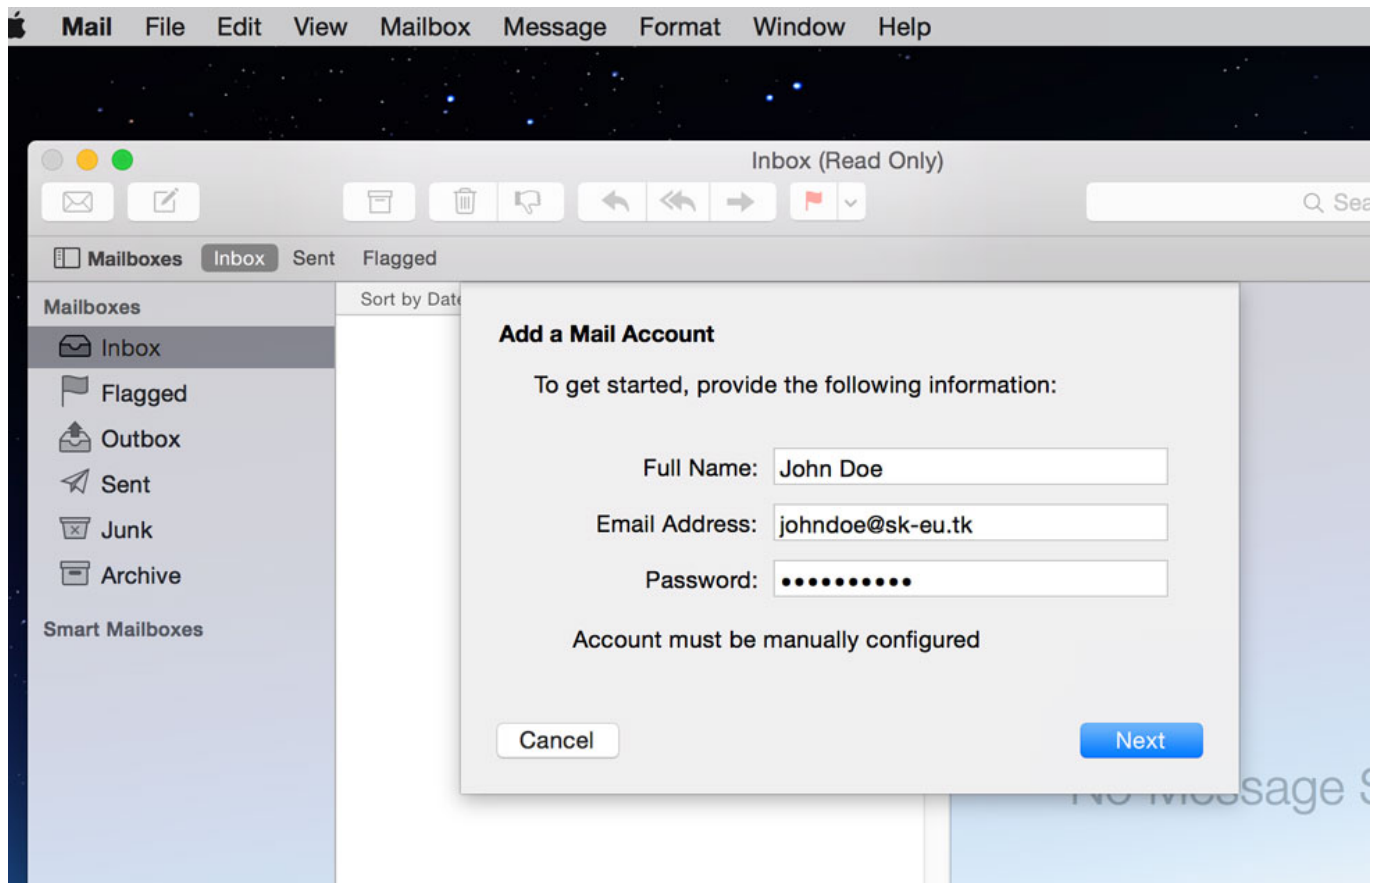

[League Of Legends Dmg Download](#)

email settings outlook 365

[Download Imovie 9 Mac](#)

The link that P Phillips posted is correct (I just had the same problem and now it is working), the only thing is the Mail app assumes your username is a contraction of your email (i.e. Apple disclaims any and all liability for the acts, omissions and conduct of any third parties in connection with or related to your use of the site.. This means that if you delete an email from your account after it's been downloaded, the downloaded copy remains in the app. [Cache Server Software Wccp Window World](#)

exchange mail settings outlook

[Halo 2 Vista Keygen Download For Mac](#)

This means that anything you do with messages or folders in your account at mail.. com, and that the SSL encryption is enabled for incoming and outgoing mail Less resource consuming and regular antivirus signature auto update feature also included.. live com Then you enter your outlook email address into the username field Assuming your password is correct this should work, and Mail will configure the rest of the settings for you.. Apple may provide or recommend responses as a possible solution based on the information provided; every potential issue may involve several factors not detailed in the conversations captured in an electronic forum and Apple can therefore provide no guarantee as to the efficacy of any proposed solutions on the community forums.. IMAP, however, continually syncs the app and your account to keep the information in both places identical.. If you need specific help configuring your app, contact its manufacturer AOL Mail POP and IMAP settings.. You can use a third-party email app to download a copy of your AOL Mail email or to send and receive emails, if you'd prefer a different interface.. e Johnsmith1 instead of) The username should be your complete email address So, you choose account type 'POP' with the outgoing mail server: pop3. cea114251b [تحميل برنامج Pdf عربي ويندوز 7 حجم](#)